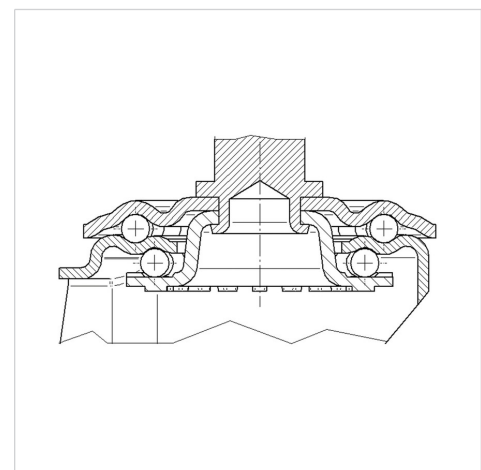

Structure & Mounting

Advantages at a glance

Roll performance	● ● ● ○ ○
Movement noise	● ● ● ○ ○
Attrition	● ● ○ ○ ○
Corrosion resistance	● ● ● ○ ○