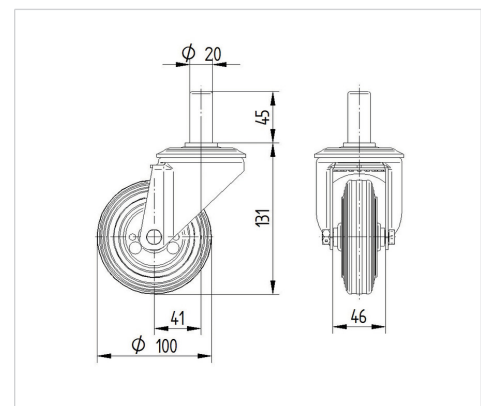

Dimensions