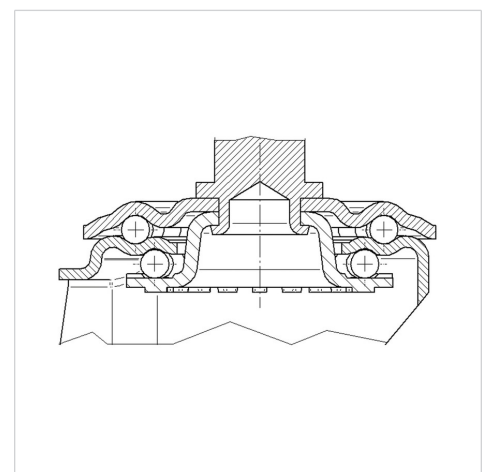

Structure & Mounting

Advantages at a glance

Roll performance	● ● ● ○ ○
Movement noise	● ● ● ○ ○
Attrition	● ● ○ ○ ○
Corrosion resistance	● ● ● ○ ○