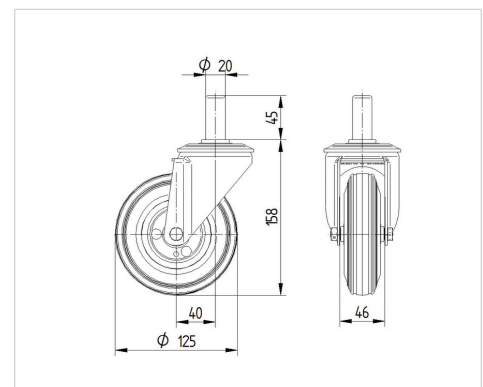

# ALPHA

3470DVR125R05-20x45

EAN 4031582303599

Swivel caster, housing made of pressed steel, bright zinc plated, blue passivated, double ball bearing swivel head, wheel axle with nut, solid plug fitting. Wheel center made of pressed steel, Tread: solid rubber, black, roller bearing

## Technical Data

Wheel diameter	125 mm
Wheel width	37 mm
Bolt-Ø	20 mm
Bolt length	45 mm
Offset	40 mm
Swivel Interference	205 mm
Overall height	158 mm
Temperature	- 20 / + 60 °C
Standard	EN 12532
Weight	1.309 kg
Swivel Radius	102.5 mm
Hardness of tread	Shore A 85
Load capacity (dynamic)	70 kg
Load capacity (static)	320 kg

## Dimensions