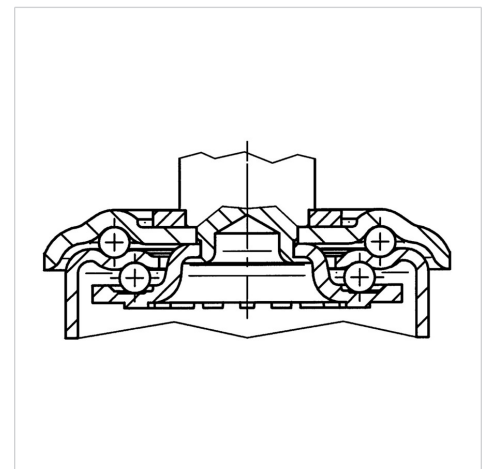

# ALPHA

3470DVR160R05-20x45

EAN 4031582303612

Swivel caster, housing made of pressed steel, bright zinc plated, blue passivated, double ball bearing swivel head, wheel axle with nut, solid plug fitting. Wheel center made of pressed steel, Tread: solid rubber, black, roller bearing

## Technical Data

Wheel diameter	160 mm
Wheel width	40 mm
Bolt-Ø	20 mm
Bolt length	45 mm
Offset	55 mm
Swivel Interference	270 mm
Overall height	195 mm
Temperature	- 20 / + 60 °C
Standard	EN 12532
Weight	2.293 kg
Swivel Radius	135 mm
Hardness of tread	Shore A 85
Load capacity (dynamic)	135 kg
Load capacity (static)	270 kg

## Structure & Mounting