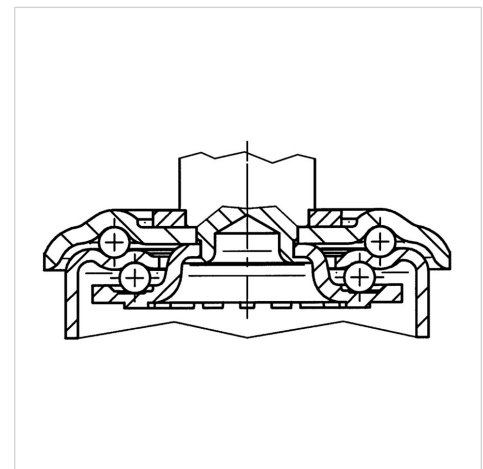

Structure & Mounting

Advantages at a glance

Roll performance	● ● ● ○ ○
Movement noise	● ● ● ○ ○
Attrition	● ● ○ ○ ○
Corrosion resistance	● ● ● ○ ○