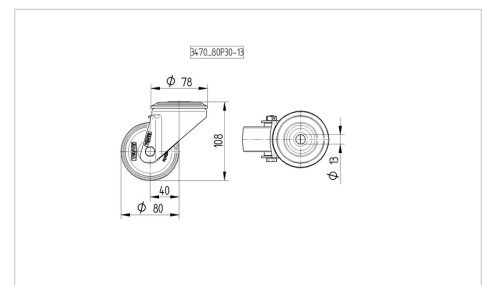

Dimensions