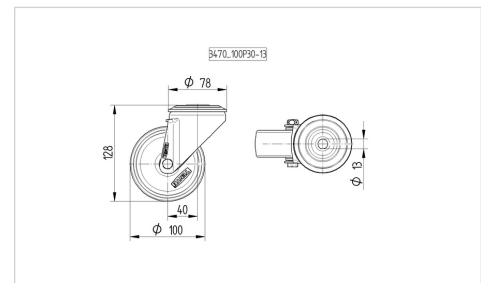

Dimensions