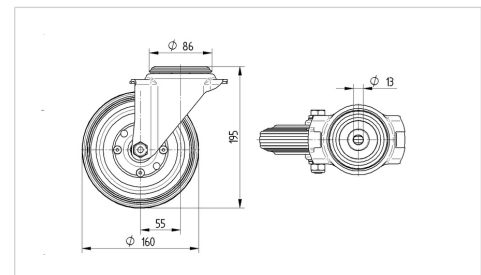

Dimensions