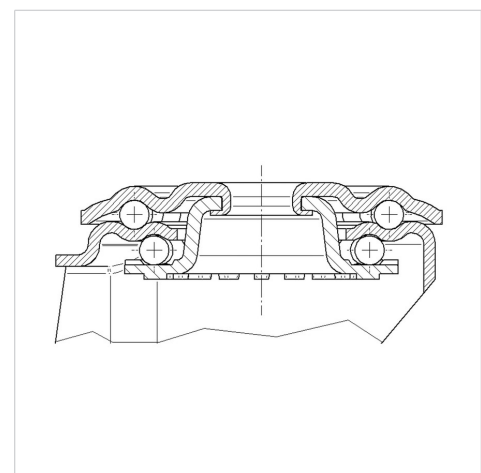

Structure & Mounting

Advantages at a glance

Roll performance	● ● ● ○ ○
Movement noise	● ● ● ○ ○
Attrition	● ● ○ ○ ○
Corrosion resistance	● ● ● ○ ○