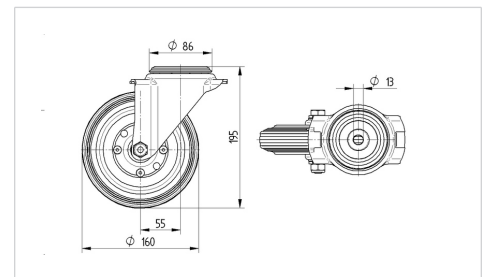

Dimensions