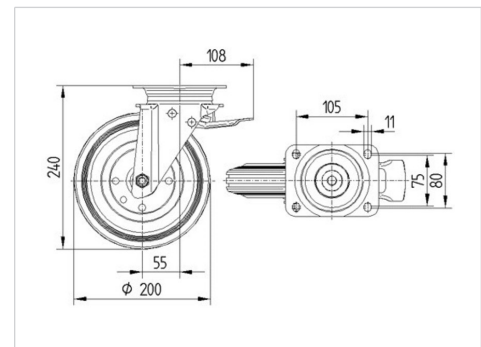

ALPHA

3472DVR200P63

EAN 4031582304893

Swivel caster with total lock, leading end of caster, housing made of pressed steel, bright zinc plated, blue passivated, double ball bearing swivel head, wheel axle with nut, dustguard, plate fitting. Wheel center made of pressed steel, Tread: solid rubber, black, roller bearing

BETTER MOBILITY. BETTER LIFE.

Picture may differ from original product

Technical Data

Wheel diameter	200 mm
Wheel width	50 mm
Caster width	96 mm
Plate size	137 x 105 mm
Plate hole centers	105 x 80/75 mm
Plate hole	11 mm
Dome-Ø	96 mm
Offset	55 mm
Swivel Interference	310 mm
Overall height	240 mm
Temperature	- 20 / + 85 °C
Standard	EN 12532
Weight	3.205 kg
Swivel Radius	155 mm
Hardness of tread	Shore A 80
Load capacity (dynamic)	205 kg
Load capacity (static)	410 kg

Dimensions

Structure & Mounting

Advantages at a glance

Roll performance	● ● ● ○ ○
Movement noise	● ● ● ○ ○
Attrition	● ● ○ ○ ○
Corrosion resistance	● ● ● ○ ○

ALPHA

3472DVR200P63

EAN 4031582304893

BETTER MOBILITY. BETTER LIFE.