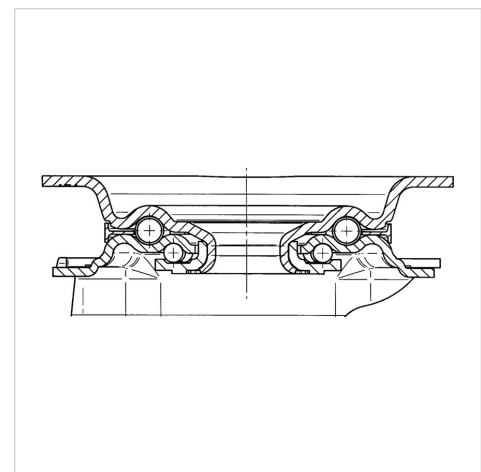

Structure & Mounting

Advantages at a glance

Roll performance	● ● ● ○ ○
Movement noise	● ● ● ○ ○
Attrition	● ● ○ ○ ○
Corrosion resistance	● ● ● ○ ○