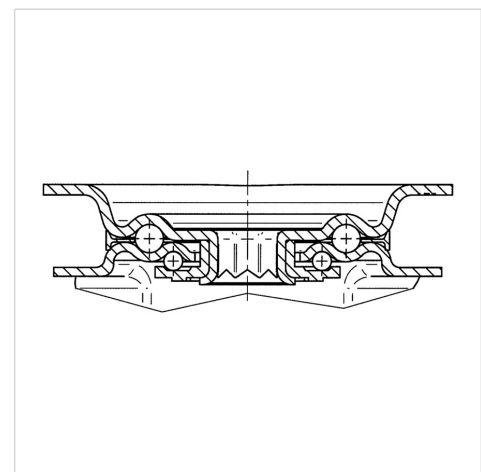

Structure & Mounting

Advantages at a glance

Roll performance	● ● ● ○ ○
Movement noise	● ● ● ○ ○
Attrition	● ● ● ● ○
Corrosion resistance	● ● ● ○ ○