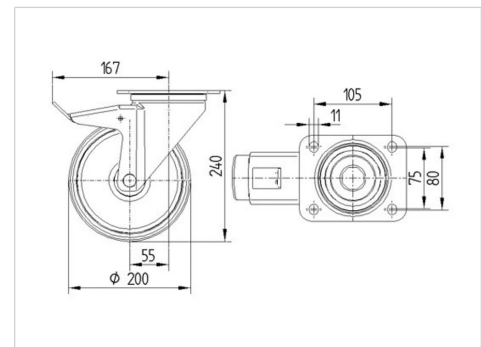

ALPHA

3477UAR200P63 red

EAN 4031582305791

Swivel caster with total lock, trailing end of caster, housing made of pressed steel, bright zinc plated, blue passivated, double ball bearing swivel head, wheel axle with nut, dustguard, plate fitting. Wheel center made of Polyamide, Tread: Polyurethane, roller bearing

BETTER MOBILITY. BETTER LIFE.

Picture may differ from original product

Technical Data

Wheel diameter	200 mm
Wheel width	46 mm
Caster width	96 mm
Plate size	137 x 105 mm
Plate hole centers	105 x 80/75 mm
Plate hole	11 mm
Dome-Ø	96 mm
Offset	55 mm
Swivel Interference	334 mm
Overall height	240 mm
Temperature	- 25 / + 80 °C
Standard	EN 12532
Weight	2.683 kg
Swivel Radius	167 mm
Hardness of tread	Shore D 42
Load capacity (dynamic)	350 kg
Load capacity (static)	700 kg

Dimensions

Structure & Mounting

Advantages at a glance

Roll performance	● ● ● ○ ○
Movement noise	● ● ● ○ ○
Attrition	● ● ● ● ○
Corrosion resistance	● ● ● ○ ○

ALPHA

3477UAR200P63 red

EAN 4031582305791

BETTER MOBILITY. BETTER LIFE.