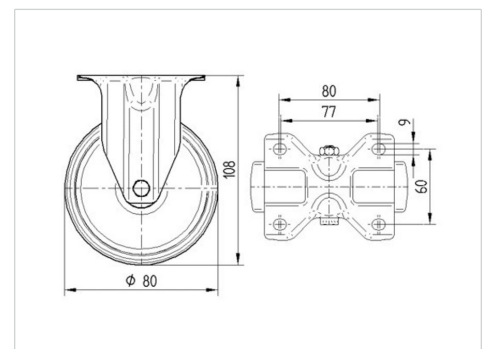

ALPHA

3478PVR080P62

EAN 4031582030648

Fixed caster, Fork made of pressed steel, bright zinc plated, blue passivated, wheel axle with nut, plate fitting.
Wheel center made of Polypropylene, Tread: solid rubber, black, roller bearing

BETTER MOBILITY. BETTER LIFE.

Picture may differ from original product

Technical Data

Wheel diameter	80 mm
Wheel width	35 mm
Caster width	85 mm
Plate size	103 x 85 mm
Plate hole centers	80/77 x 60 mm
Plate hole	9 mm
Overall height	108 mm
Temperature	- 20 / + 60 °C
Standard	EN 12532
Weight	0.452 kg
Hardness of tread	Shore A 80
Load capacity (dynamic)	70 kg
Load capacity (static)	140 kg

Dimensions

Advantages at a glance

Roll performance	● ● ● ○ ○
Movement noise	● ● ● ○ ○
Attrition	● ● ○ ○ ○
Corrosion resistance	● ● ● ○ ○

ALPHA

3478PVR080P62

EAN 4031582030648

BETTER MOBILITY. BETTER LIFE.

Structure & Mounting