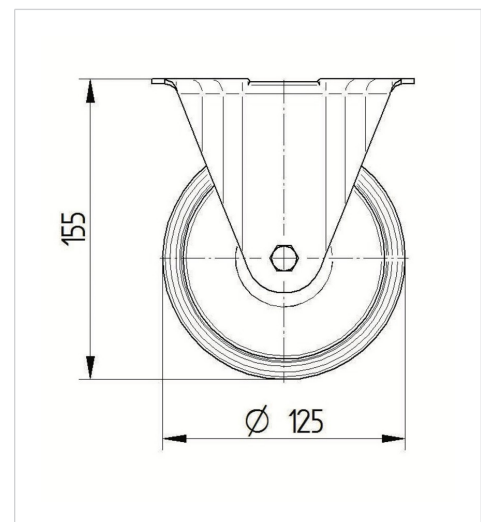

ALPHA

3478PVR125P62

EAN 4031582030662

Fixed caster, Fork made of pressed steel, bright zinc plated, blue passivated, wheel axle with nut, plate fitting.

Wheel center made of Polypropylene, Tread: solid rubber, black, roller bearing

BETTER MOBILITY. BETTER LIFE.

Picture may differ from original product

Technical Data

Wheel diameter	125 mm
Wheel width	37 mm
Caster width	85 mm
Plate size	103 x 85 mm
Plate hole centers	80/77 x 60 mm
Plate hole	9 mm
Overall height	155 mm
Temperature	- 20 / + 60 °C
Standard	EN 12532
Weight	0.827 kg
Hardness of tread	Shore A 80
Load capacity (dynamic)	100 kg
Load capacity (static)	200 kg

Dimensions

Advantages at a glance

Roll performance	● ● ● ○ ○
Movement noise	● ● ● ○ ○
Attrition	● ● ○ ○ ○
Corrosion resistance	● ● ● ○ ○

ALPHA

3478PVR125P62

EAN 4031582030662

BETTER MOBILITY. BETTER LIFE.

Structure & Mounting