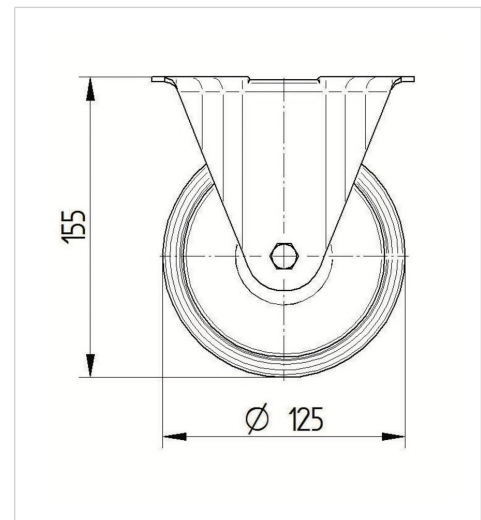

Dimensions

Advantages at a glance

Roll performance	● ● ● ○ ○
Movement noise	● ● ● ○ ○
Attrition	● ● ● ○ ○
Corrosion resistance	● ● ● ○ ○