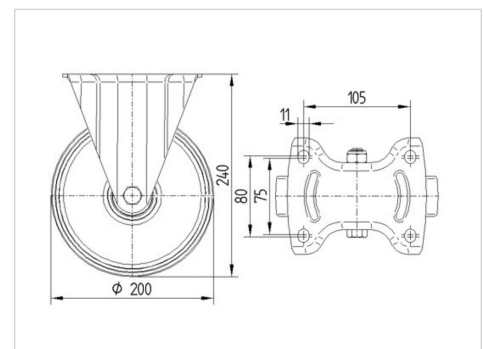

ALPHA

3478UAR200P63 red

EAN 4031582306873

Fixed caster, Fork made of pressed steel, bright zinc plated, blue passivated, wheel axle with nut, plate fitting.
Wheel center made of Polyamide, Tread: Polyurethane, roller bearing

BETTER MOBILITY. BETTER LIFE.

Picture may differ from original product

Technical Data

Wheel diameter	200 mm
Wheel width	46 mm
Caster width	115 mm
Plate size	140 x 115 mm
Plate hole centers	105 x 80/75 mm
Plate hole	11 mm
Overall height	240 mm
Temperature	- 25 / + 80 °C
Standard	EN 12532
Weight	1.949 kg
Hardness of tread	Shore D 42
Load capacity (dynamic)	350 kg
Load capacity (static)	700 kg

Dimensions

Advantages at a glance

Roll performance	● ● ● ○ ○
Movement noise	● ● ● ○ ○
Attrition	● ● ● ○ ○
Corrosion resistance	● ● ● ○ ○

ALPHA

3478UAR200P63 red

EAN 4031582306873

BETTER MOBILITY. BETTER LIFE.