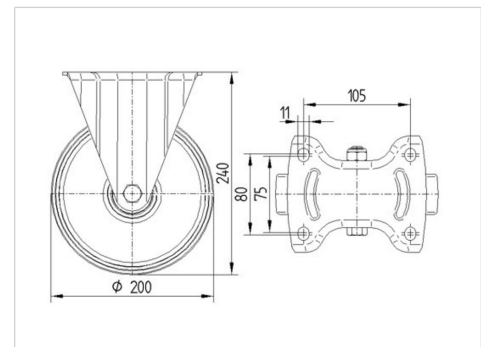

ALPHA

3478UER200P63

EAN 4031582306910

Fixed caster, Fork made of pressed steel, bright zinc plated, blue passivated, wheel axle with nut, plate fitting.
Wheel center made of Polyamide, Tread: elastic-tire, black, roller bearing

BETTER MOBILITY. BETTER LIFE.

Picture may differ from original product

Technical Data

Wheel diameter	200 mm
Wheel width	46 mm
Caster width	115 mm
Plate size	140 x 115 mm
Plate hole centers	105 x 80/75 mm
Plate hole	11 mm
Overall height	240 mm
Temperature	- 20 / + 80 °C
Standard	EN 12532
Weight	2.162 kg
Hardness of tread	Shore A 63
Load capacity (dynamic)	400 kg
Load capacity (static)	800 kg

Dimensions

Advantages at a glance

Roll performance	● ● ● ○ ○
Movement noise	● ● ● ● ●
Attrition	● ● ● ○ ○
Corrosion resistance	● ● ● ○ ○

ALPHA

3478UER200P63

EAN 4031582306910

BETTER MOBILITY. BETTER LIFE.

Structure & Mounting