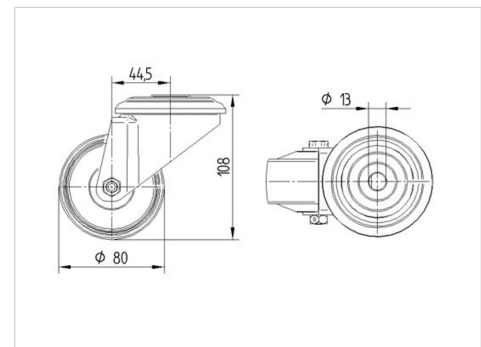

Dimensions