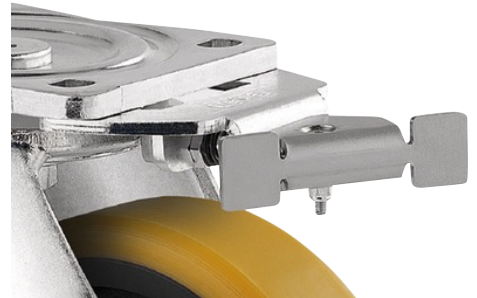

Directional lock 9651/9681

EAN 4031582321845

BETTER MOBILITY. BETTER LIFE.

Picture may differ from original product

기술 데이터

무게	0.283 kg
----	----------

Advantages at a glance

롤 저항성	● ● ● ○ ○
이동 소음	● ● ● ○ ○
마찰	● ● ● ○ ○
부식 방지	● ● ● ○ ○