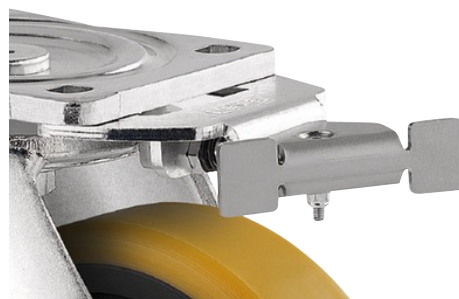

Directional lock 9651/9681

EAN 4031582321845

BETTER MOBILITY. BETTER LIFE.

Picture may differ from original product

Tehniskie dati

| | |
|-------|----------|
| Svars | 0.283 kg |
|-------|----------|

Advantages at a glance