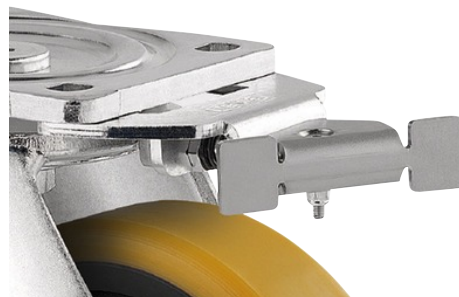

## Directional lock 9651/9681

EAN 4031582321845

BETTER MOBILITY. BETTER LIFE.

Picture may differ from original product

### Технические характеристики

Вес	0.283 кг
-----	----------