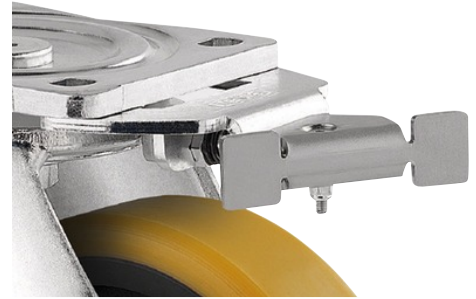

Directional lock 9651/9681

EAN 4031582321845

BETTER MOBILITY. BETTER LIFE.

Picture may differ from original product

Technical Data

Weight	0.283 kg
--------	----------

Advantages at a glance

Roll performance	● ● ● ○ ○
Movement noise	● ● ● ○ ○
Attrition	● ● ● ○ ○
Corrosion resistance	● ● ● ○ ○