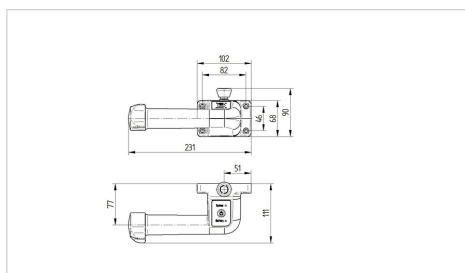

# E-DRIVE ULTIMATE

EDMZ310 3m

EAN 4031582488227

E-Drive ultimate hand control unit, set 24V. Emergency stop category 0, set consisting of two ergonomically designed handles.

BETTER MOBILITY. BETTER LIFE.

Picture may differ from original product

## Technical Data

Fitting options	for tube fitting from 27 – 35mm, for fitting on flat surfaces
Handle material	glass-fibre reinforced PA
Handle dimensions	see drawing
Cable length	3.0 m including plug
Speed control	continuous variable, forwards and backwards
Driving switch	safety-tested in accordance with DIN ISO 13849
Service life of travel switch	2 mil. Cycles
Controller axle rotation angle	+/- 40°
Positions of thumb depression on controller	adjustable in 22.5° steps
Permitted environmental conditions	operating temperature 5 to 50° C (recommend 15 to 50° C) , atmospheric humidity 90%, non-condensing
Protection class	IP X4 (splash water from all sides, all plugs connected)
Permissible operating temperature	operating temperature 5 to 50° C (recommend 15 to 50° C) , atmospheric humidity 90%, non-condensing
Permitted storage temperatures	- 20 to 45° C

## Dimensions