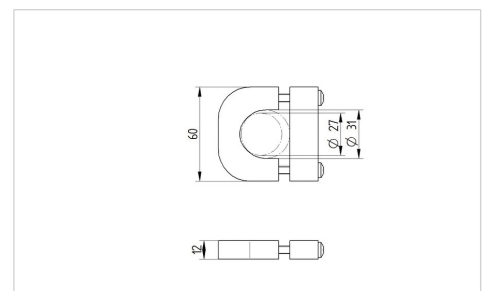

E-DRIVE FLEX

EDMZ730 D.27-31

EAN 4031582417135

Fixing elements Accessory

BETTER MOBILITY. BETTER LIFE.

Picture may differ from original product

技术数据

Fitting

ø tube ø 27 – 31 mm

Material Aluminium

Set consists of 4 pcs. clamps, 4 pcs. clamping devices, 8 screws, M6 x 35

见图

Dimensions

Advantages at a glance

滚动阻力	○ ○ ○ ○ ○
运动噪音	○ ○ ○ ○ ○
磨损	○ ○ ○ ○ ○
防锈	○ ○ ○ ○ ○