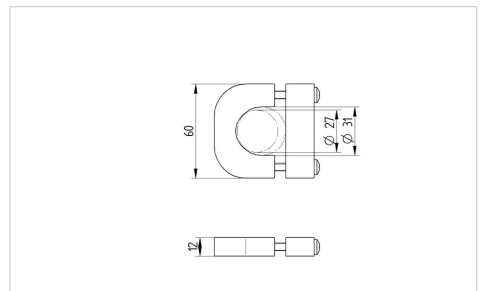

E-DRIVE FLEX

EDMZ730 D.27-31

EAN 4031582417135

Fixing elements Accessory

BETTER MOBILITY. BETTER LIFE.

Picture may differ from original product

기술 데이터

Fitting

ø tube ø 27 – 31 mm

Material Aluminium

Set consists of 4 pcs. clamps, 4 pcs. clamping devices, 8 screws, M6 x 35

도면 참조

Dimensions

Advantages at a glance

롤 저항성	○ ○ ○ ○ ○
이동 소음	○ ○ ○ ○ ○
마찰	○ ○ ○ ○ ○
부식 방지	○ ○ ○ ○ ○