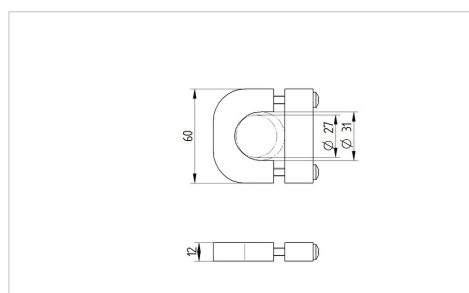

E-DRIVE FLEX

EDMZ730 D.27-31

EAN 4031582417135

Fixing elementsAccessory

BETTER MOBILITY. BETTER LIFE.

Picture may differ from original product

Tehniskie dati

Fitting

∅ tube ∅ 27 – 31 mm

Material Aluminium

Set consists of 4 pcs. clamps, 4 pcs. clamping devices, 8 screws, M6 x 35

Skatīt rasējumu

Dimensions

Advantages at a glance

Riteņa izturība	○ ○ ○ ○ ○
Kustības troksnis	○ ○ ○ ○ ○
Berze	○ ○ ○ ○ ○
Rūsēšanas aizsardzība	○ ○ ○ ○ ○