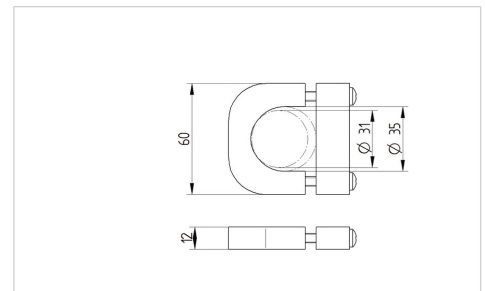

E-DRIVE FLEX

EDMZ730 D.31-35

EAN 4031582417098

BETTER MOBILITY. BETTER LIFE.

Picture may differ from original product

기술 데이터

Fitting

ø tube ø 31 – 35 mm

Material Aluminium

Set consists of 4 pcs. clamps, 4 pcs. clamping devices, 8 screws, M6 x 35

도면 참조

Dimensions

Advantages at a glance

롤 저항성	○ ○ ○ ○ ○
이동 소음	○ ○ ○ ○ ○
마찰	○ ○ ○ ○ ○
부식 방지	○ ○ ○ ○ ○