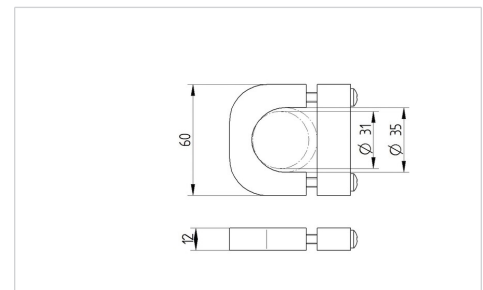

E-DRIVE FLEX

EDMZ730 D.31-35

EAN 4031582417098

BETTER MOBILITY. BETTER LIFE.

Picture may differ from original product

Technical data

Fitting

ø tube ø 31 – 35 mm

Material Aluminium

Set consists of 4 pcs. clamps, 4 pcs. clamping devices, 8 screws, M6 x 35

see drawing

Dimensions

Advantages at a glance

Roll performance	○ ○ ○ ○ ○
Movement noise	○ ○ ○ ○ ○
Attrition	○ ○ ○ ○ ○
Corrosion resistance	○ ○ ○ ○ ○