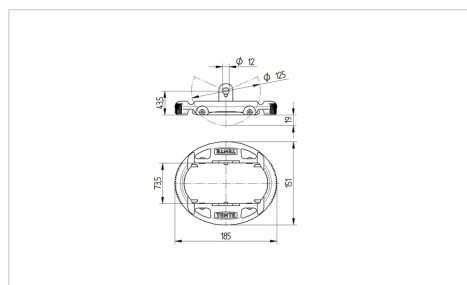

Dimensions

Advantages at a glance

Riteņa izturība	○ ○ ○ ○ ○
Kustības troksnis	○ ○ ○ ○ ○
Berze	● ● ● ○ ○
Rūsēšanas aizsardzība	● ● ● ○ ○