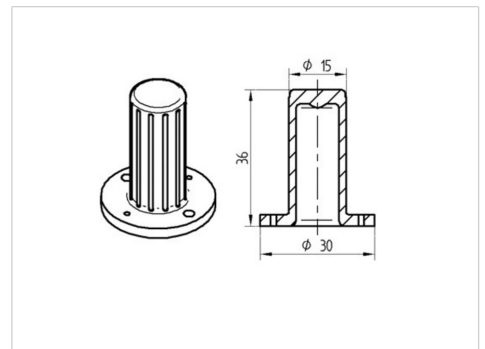

Dimensions

Advantages at a glance

Roll performance	○ ○ ○ ○ ○
Movement noise	○ ○ ○ ○ ○
Attrition	○ ○ ○ ○ ○
Corrosion resistance	● ● ● ○ ○